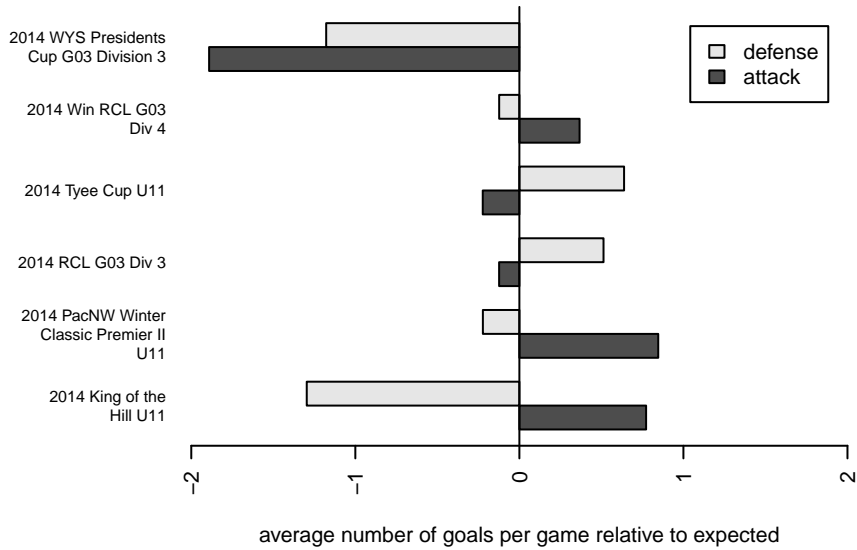

Performance relative to 13 month average