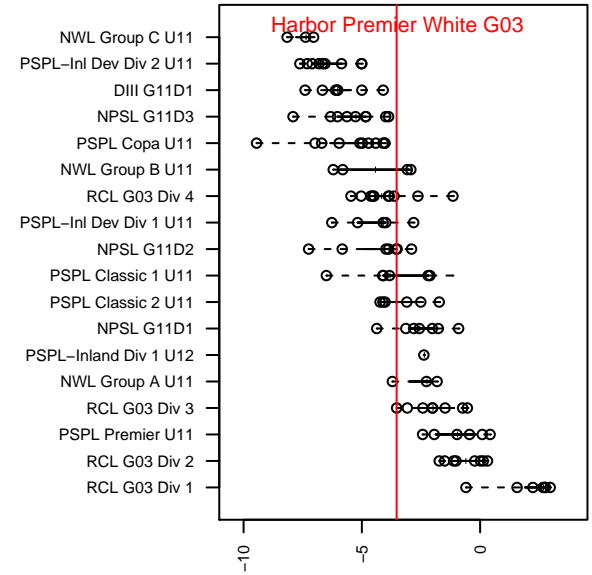

**attack and defense rating
relative to others at age
and all opponents in last 13 months**