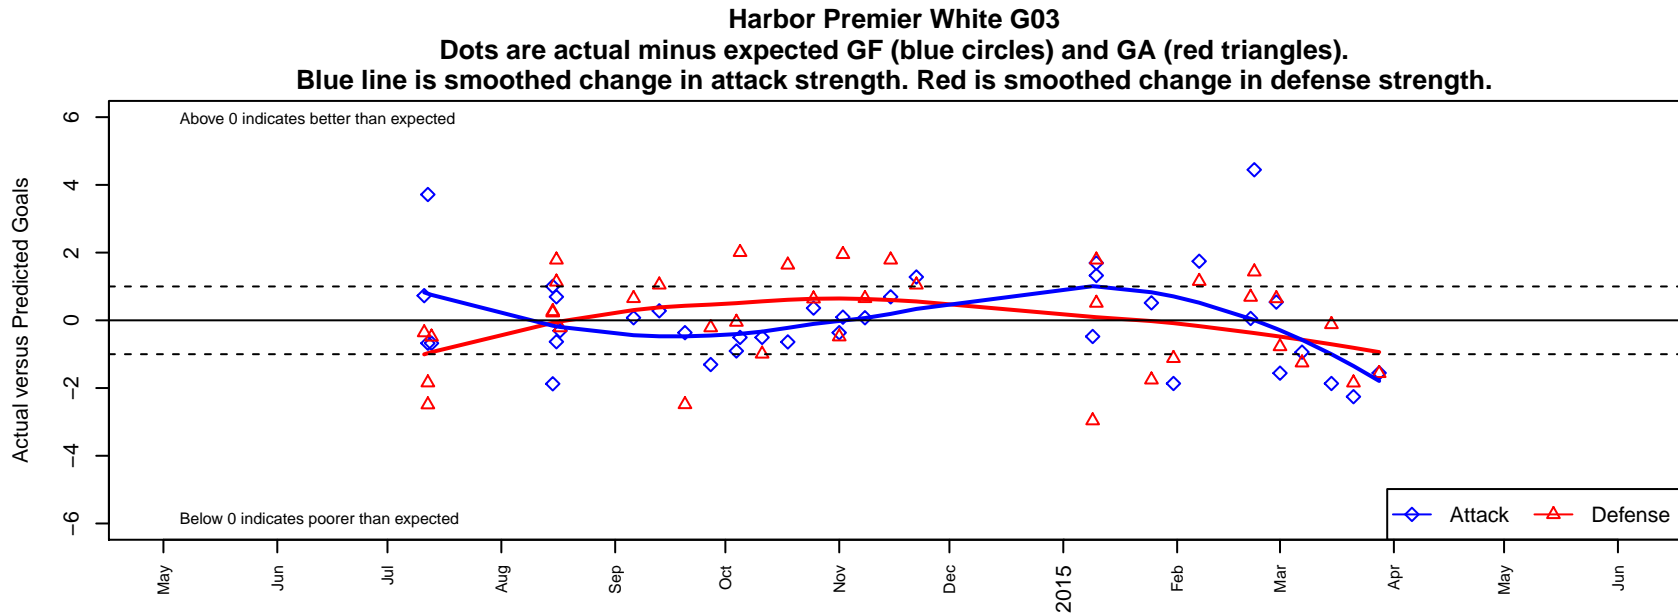

**attack and defense variance (black dot)
relative to other teams
and top 10 in region**

**attack and defense rating
relative to others at age
and all opponents in last 13 months**

Harbor Premier White G03

Harbor FC
Gig Harbor, WA
G03 total strength=380
attack=0.28 defense=0.2
fall league = RCL G03 Div 3
spr league = Win RCL G03 Div 4
notes= Arrington 2014

alt names used:
Harbor Premier GU11 White
Harbor Premier GU11 White
Harbor Premier G03 White B
Harbor Premier GU11W – Arrington
Harbor Premier G03 White B
Harbor Premier G03 White B

Venues played:
2014 King of the Hill U11
2014 Tye Cup U11
2014 RCL G03 Div 3
2014 PacNW Winter Classic Premier II U11
2014 Win RCL G03 Div 4
2014 WYS Presidents Cup G03 Division 3